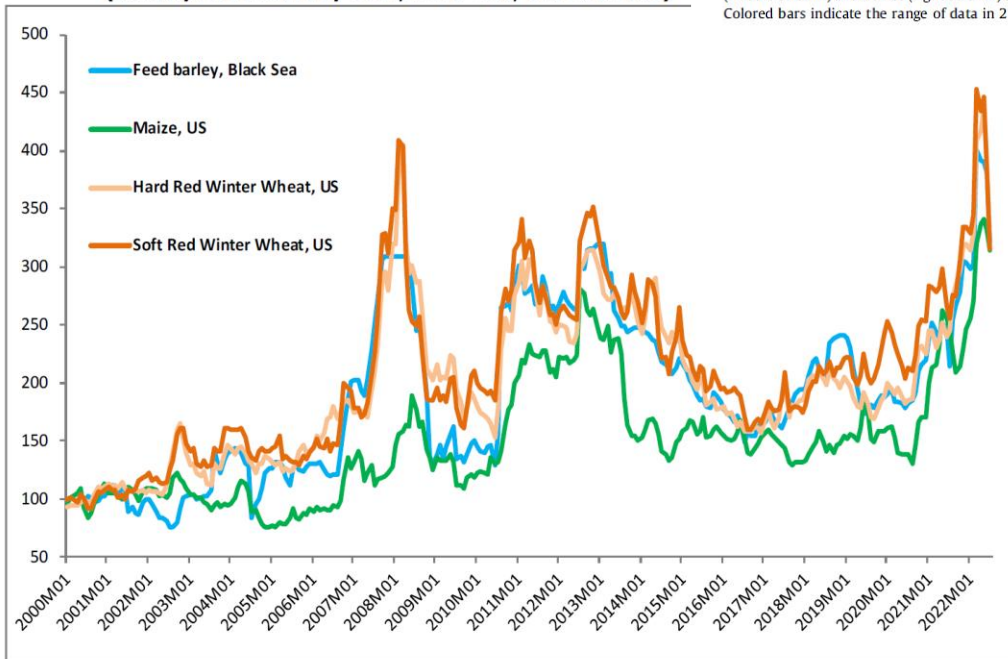

ACB

...

Incertezza

Chart 4. Cereals: international price developments (January 2000 until July 2022, 2000=100, based on USD)

Fig. 8. Change in world market prices [2005 = 1] aggregated across all crop and livestock commodities of the five SSP marker scenarios for the baseline (left column), RCP4.5 (middle column) and RCP2.6 (right column) cases (Note that baseline, RCP4.5 and RCP2.6 have individual scales). Colored lines indicate the marker model results for each SSP. Colored bars indicate the range of data in 2100 across all marker and non-marker projections for each SSP (models are depicted by icon).