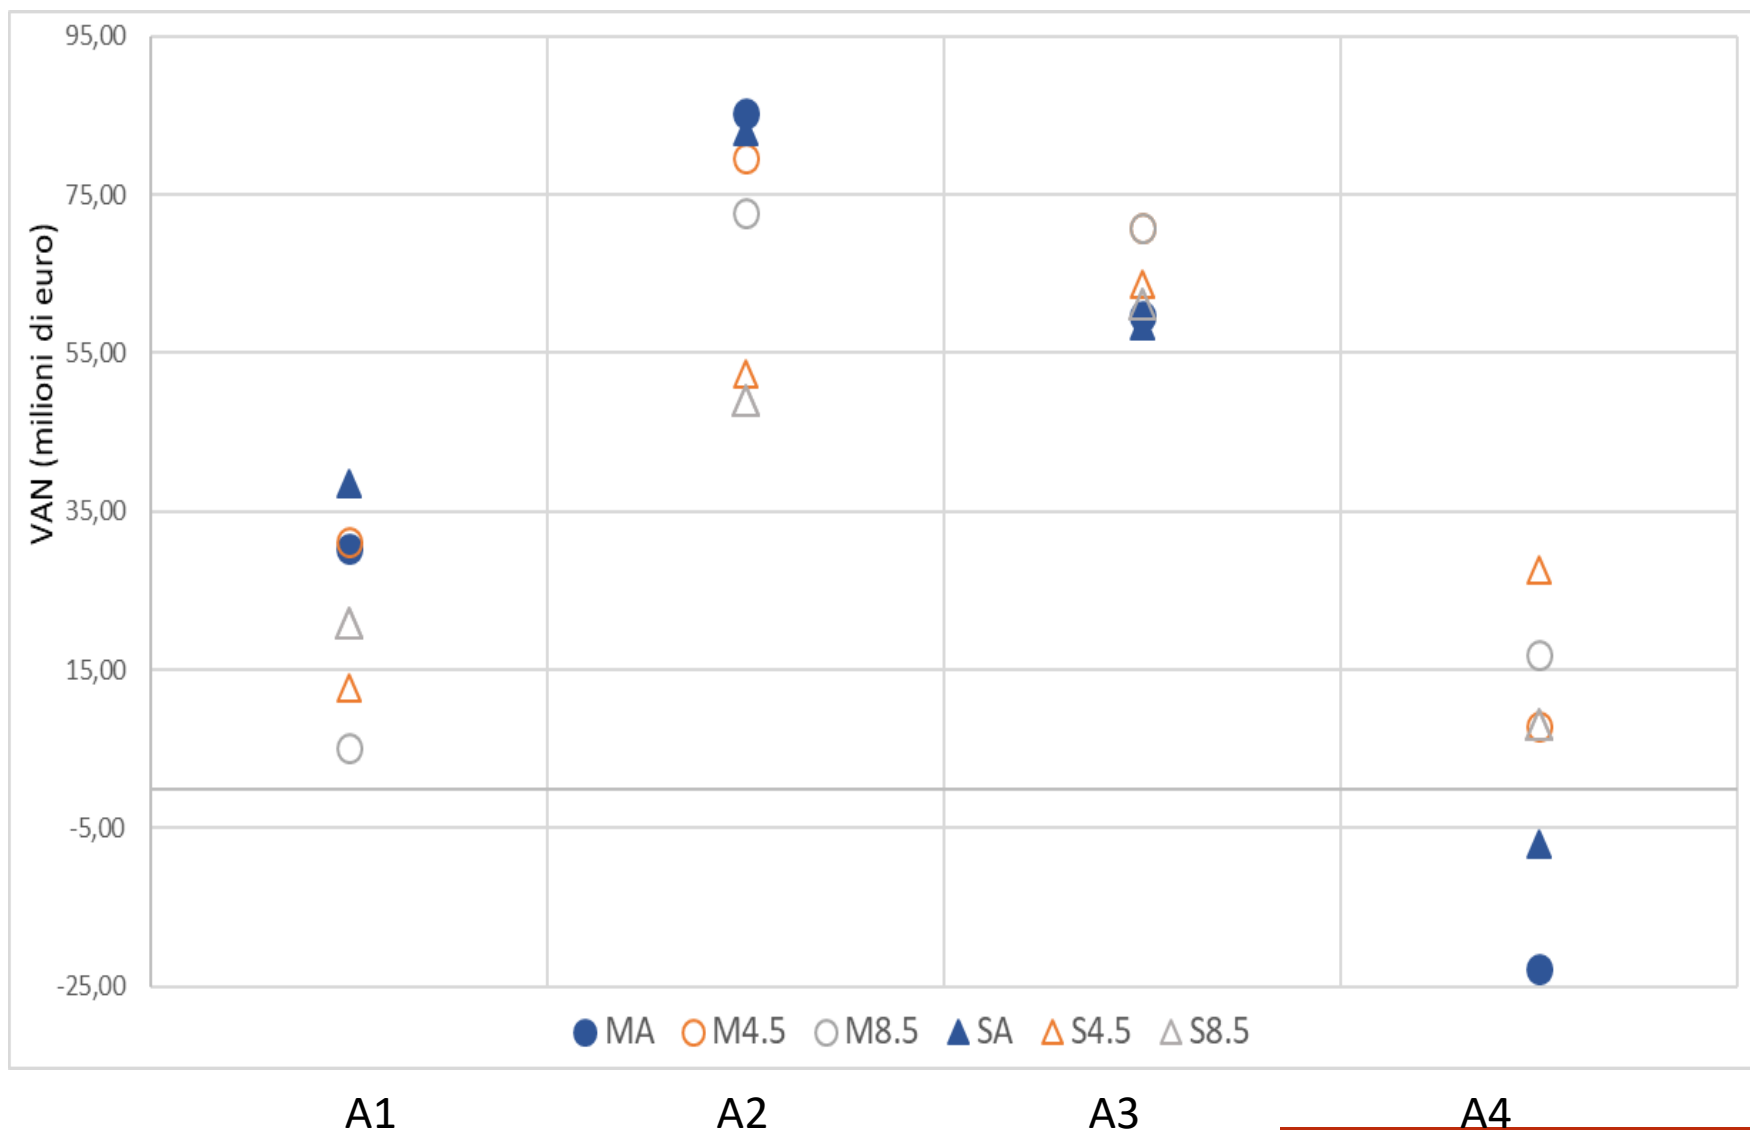

Incertezza (cont.)

Fonte: Viaggi et. al, 2020, relazione finale Studio Enza AdBPo

ALMA MATER STUDIORUM
UNIVERSITÀ DI BOLOGNA