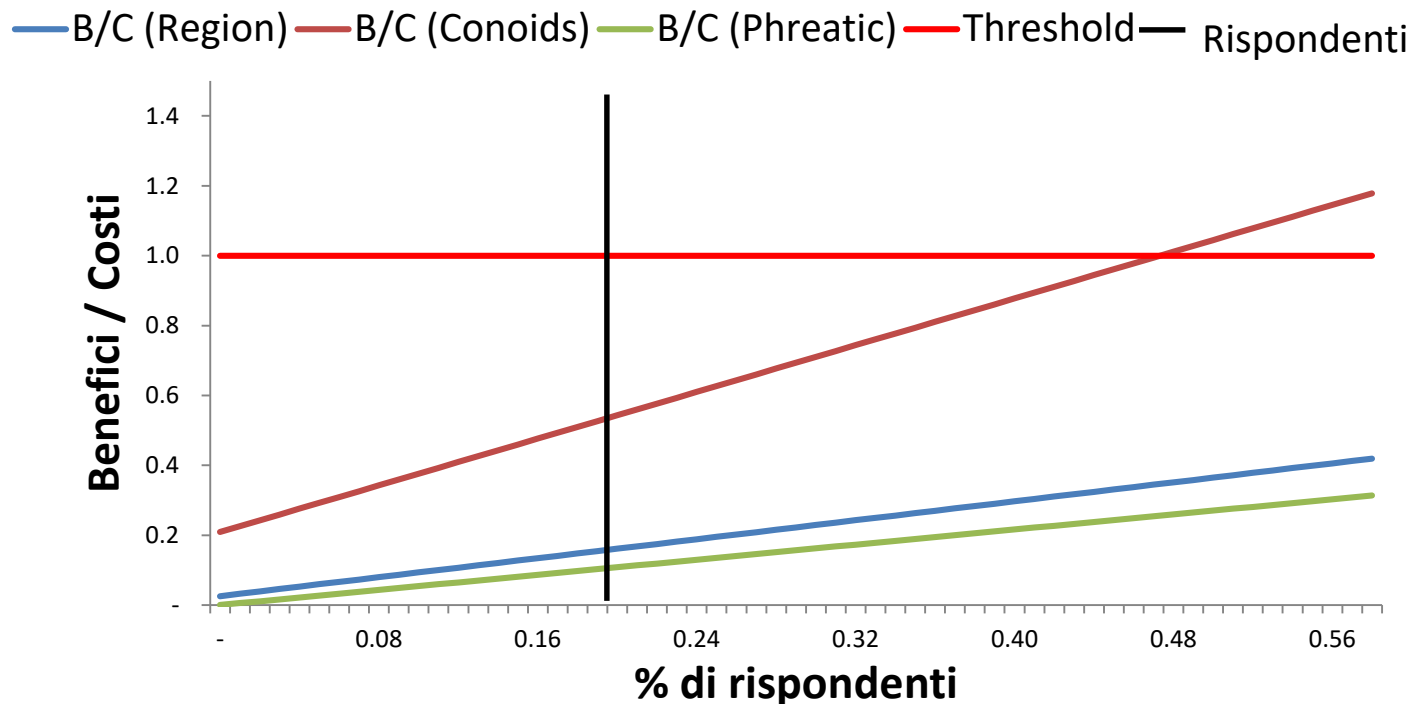

ACB

...

Incertezza

Chart 4. Cereals: international price developments (January 2000 until July 2022, 2000=100, based on USD)

Fig. 8. Change in world market prices [2005 = 1] aggregated across all crop and livestock commodities of the five SSP marker scenarios for the baseline (left column), RCP4.5 (middle column) and RCP2.6 (right column) cases (Note that baseline, RCP4.5 and RCP2.6 have individual scales). Colored lines indicate the marker model results for each SSP. Colored bars indicate the range of data in 2100 across all marker and non-marker projections for each SSP (models are depicted by icon).

Scala e differenziazione corpi idrici

Fonte: Regione Emilia-Romagna, 2014,
studio Costi sproporzionati

Valori ambientali

Determinanti ma stime ancora da migliorare

...

Fonte: Regione Emilia-Romagna, 2014,
studio Costi sproporzionati